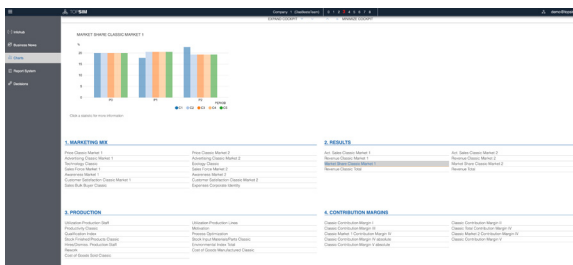

BENEFITS FOR PARTICIPANTS

CUSTOMIZED ACCESS

- Each participant has his/her own access and can retrieve all relevant information as required.
- Through the interactive dashboard the interface can be adjusted individually (ex: language choice).

OPTIMIZED PLATFORM

- The participants have a central information platform on which all business game-related information is stored.
- The platform and interface are designed to offer the best possible user experience and provide participants with an engaging learning environment.
- All reports can be downloaded as an Excel or PDF to be worked on individually.

SIMPLIFIED INTERACTION

- A chat function allows easy and fast communication within teams or with the instructor.

User interface – graphic evaluation